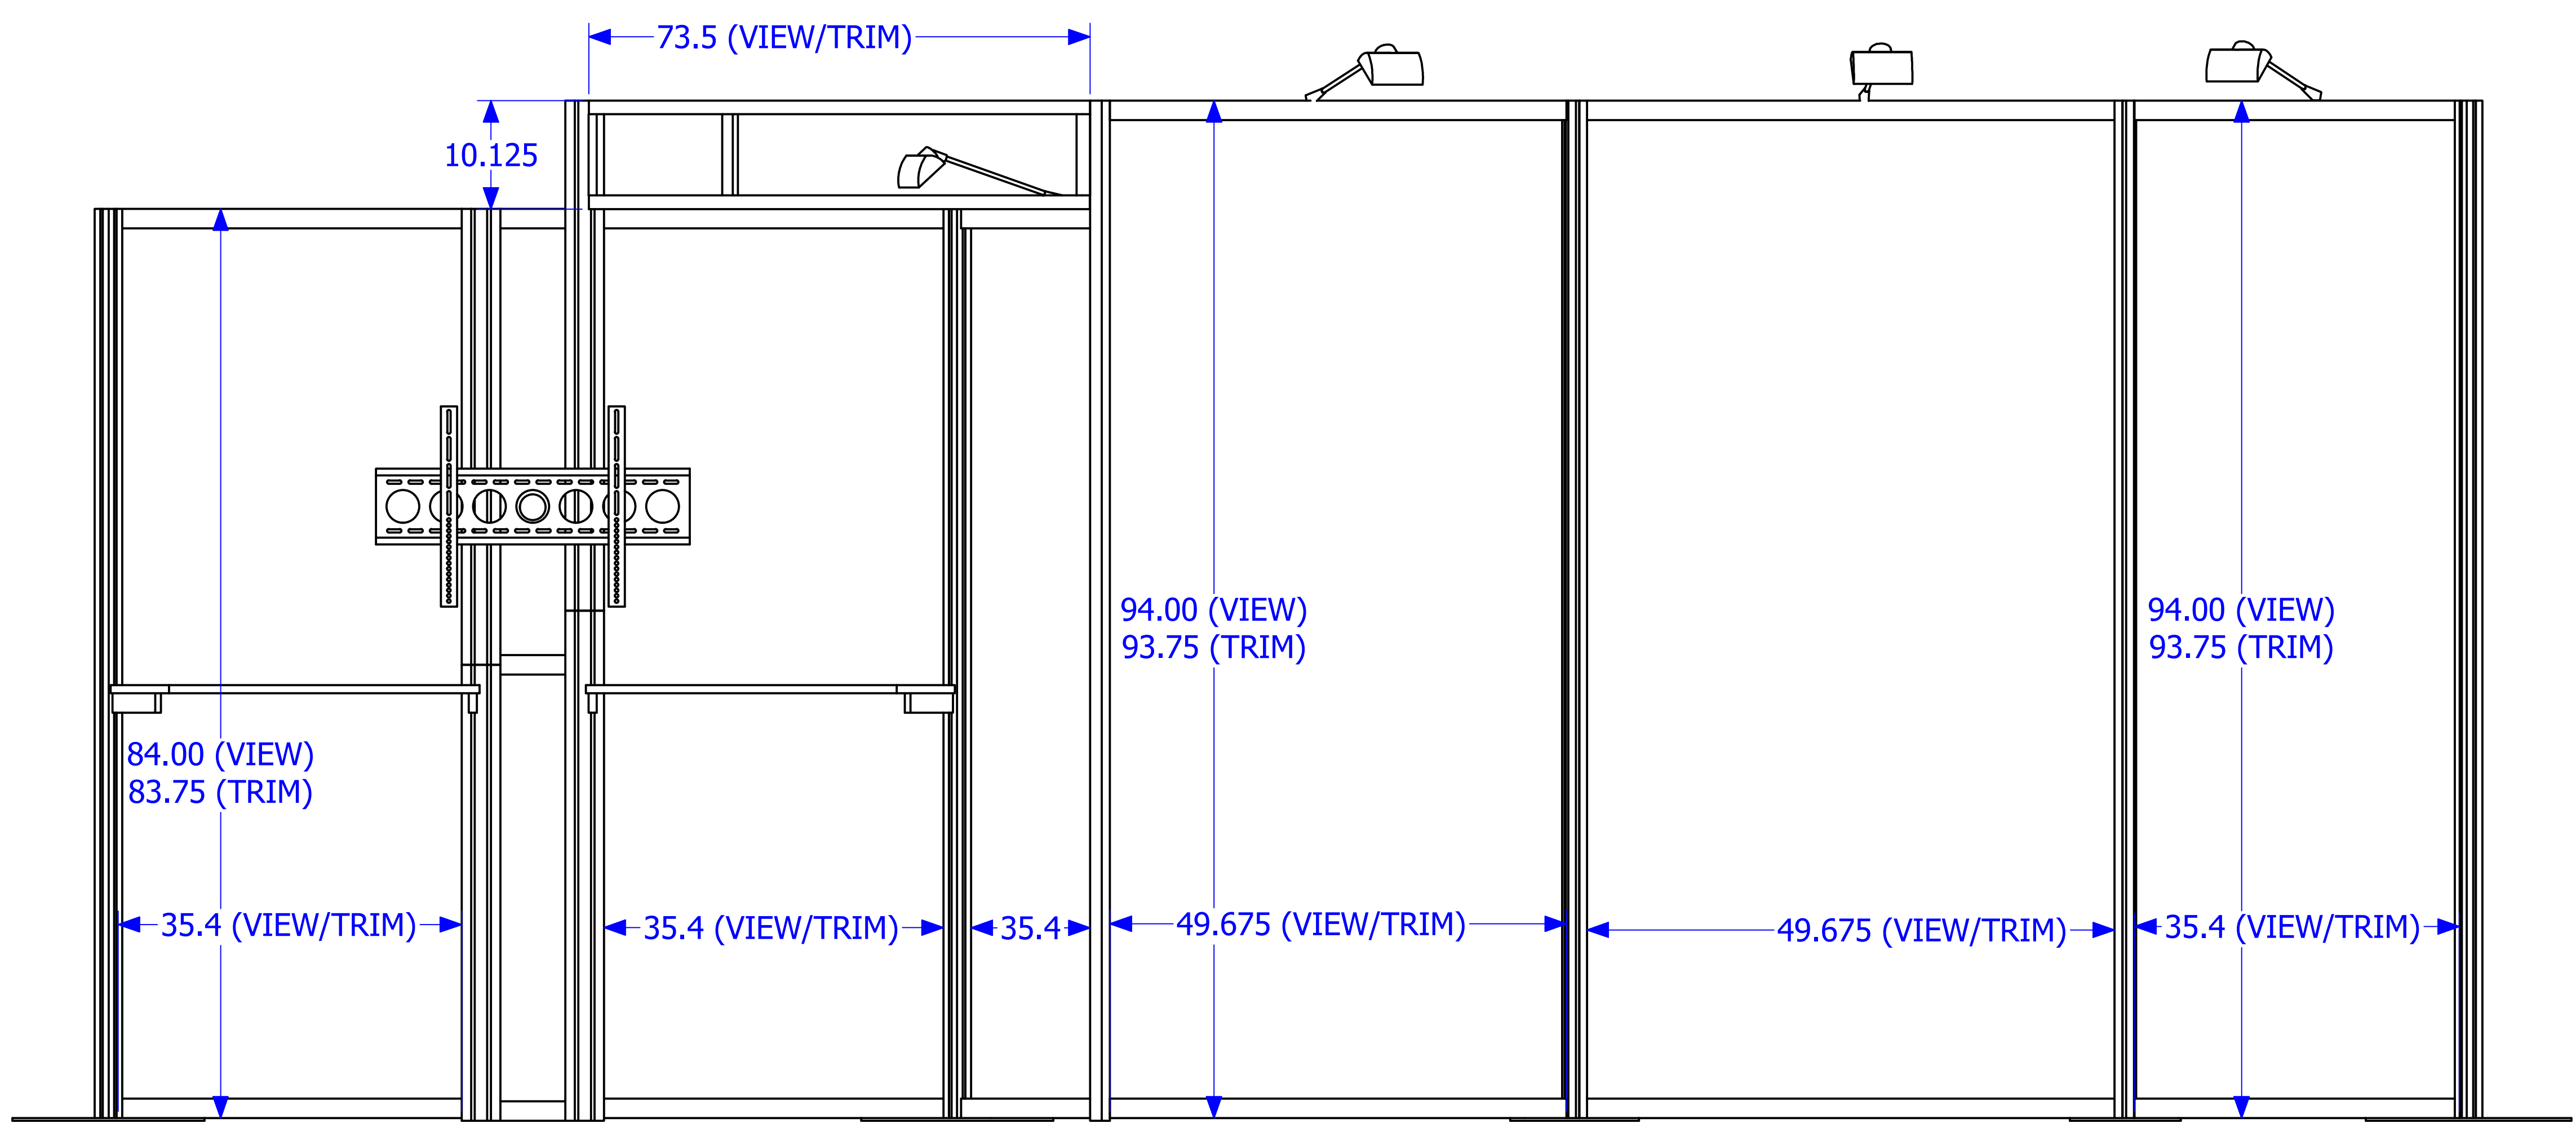

GRAPHIC SPECS	
PRODUCT NAME:	ECO-2007 (TRUENO)
MATERIAL:	PARADISE FABRC
VIEWABLE SIZE:	(3) 35.4" x 83.75"
VIEWABLE SIZE:	(1) 35.4" x 93.75"
VIEWABLE SIZE:	(2) 49.675" x 93.75"
MATERIAL:	ECO POLY
VIEWABLE/TRIM SIZE:	(1) 73.5" x 10.125"
VIEWABLE/TRIM SIZE:	(1) 105" x 15"
ESTIMATED GRAPHIC PACKAGE	\$2985 RETAIL
EFFECTIVE DATE:	8/1/2011

**Please use this document for reference only.  
Contact your distributor for final graphic templates per order.**

DRAWN	michaelmccord	7/20/2011	TITLE	
CHECKED			<b>ECO-2007 GRAPHIC SPECS</b>	
QA				
MFG				
APPROVED				
SIZE	D	DWG NO	ECO-2007 (TRUENO) GFX	REV
SCALE				SHEET 1 OF 1